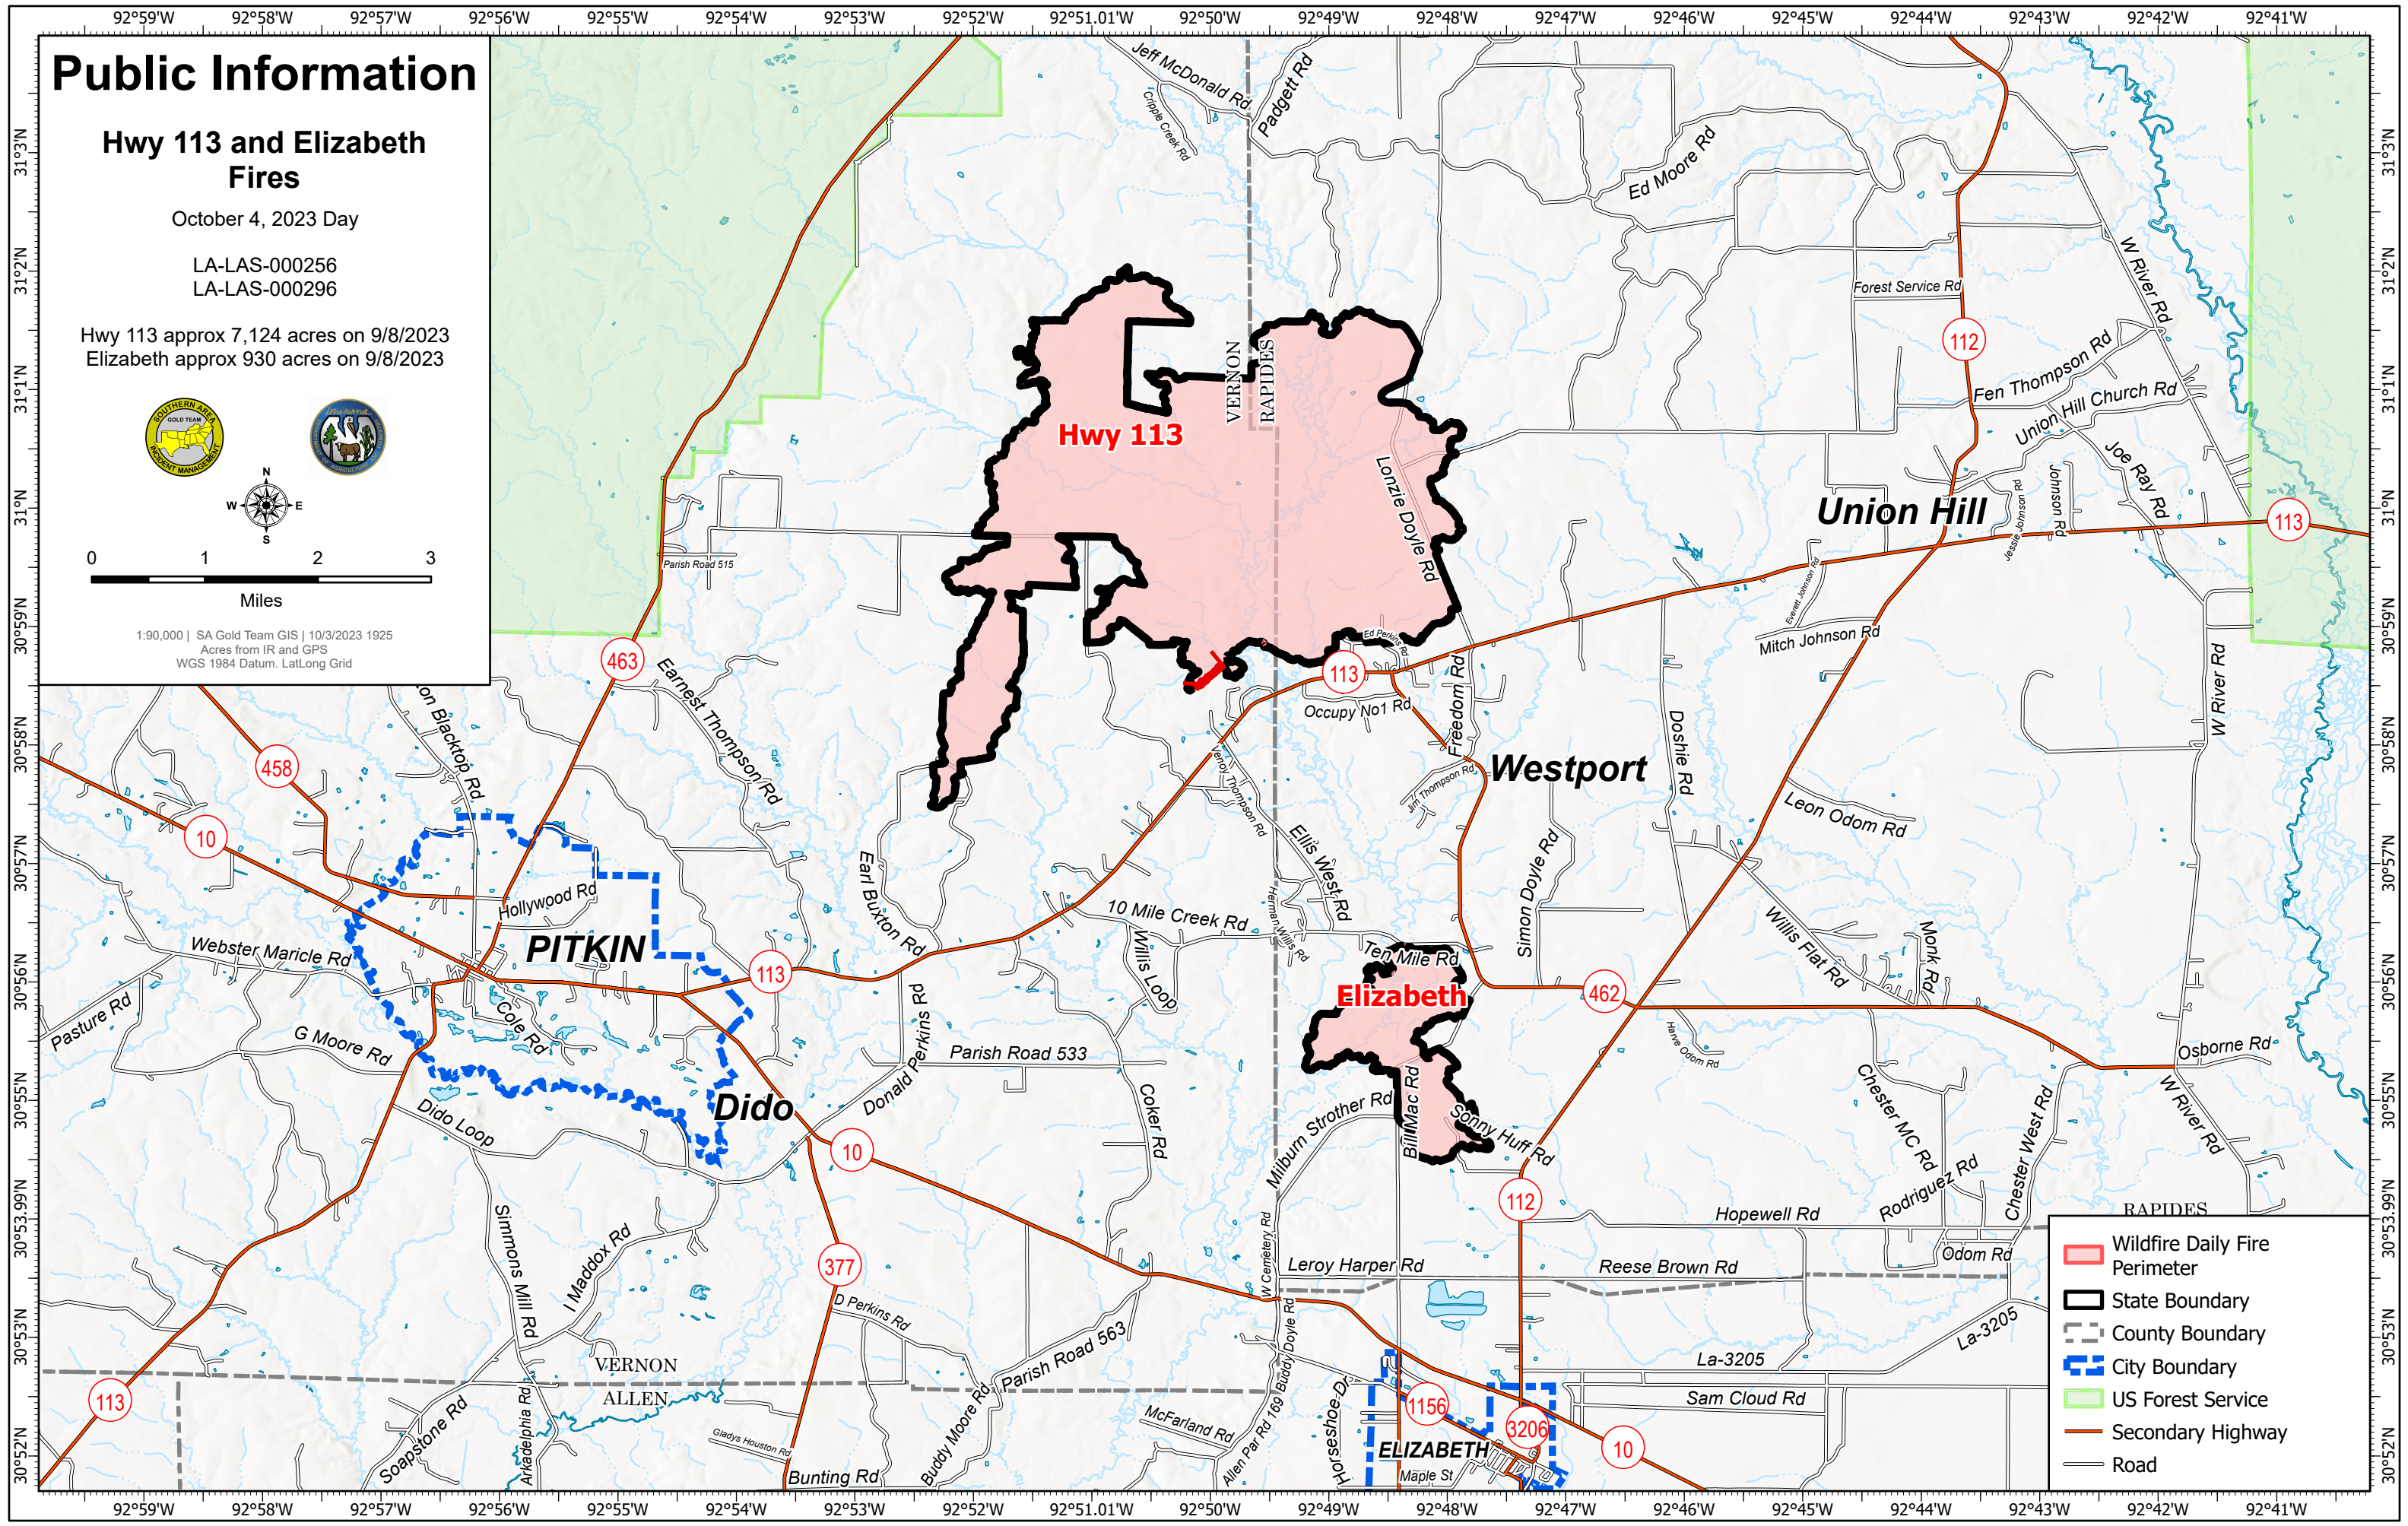

Public Information

Hwy 113 and Elizabeth Fires

October 4, 2023 Day

LA-LAS-000256
LA-LAS-000296

Hwy 113 approx 7,124 acres on 9/8/2023
Elizabeth approx 930 acres on 9/8/2023

1:90,000 | SA Gold Team GIS | 10/3/2023 1925
Acres from IR and GPS
WGS 1984 Datum. LatLong Grid

- Wildfire Daily Fire Perimeter
- State Boundary
- County Boundary
- City Boundary
- US Forest Service
- Secondary Highway
- Road